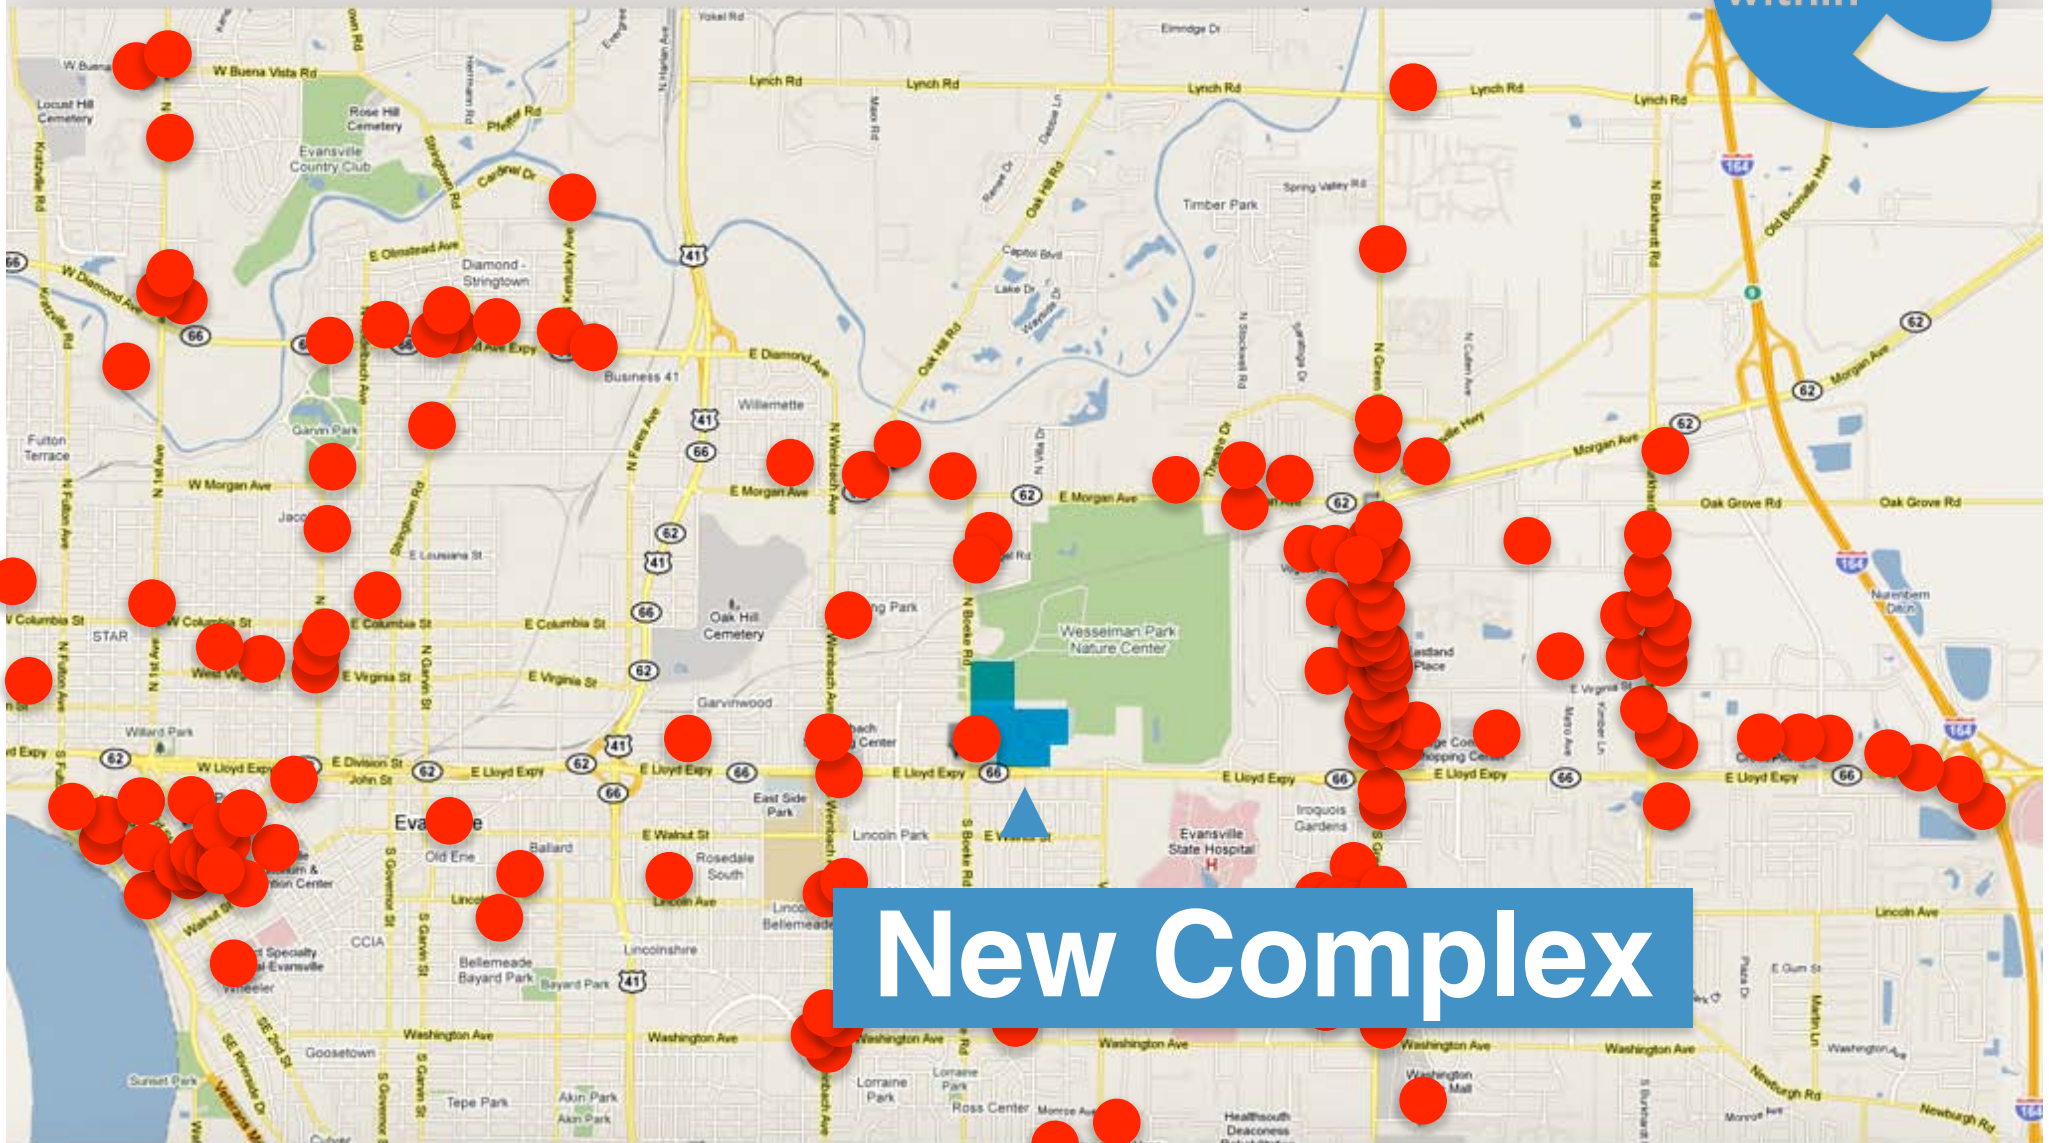

South Complex

**In the heart of the city.
Just 5 minutes from...**

- **Hotels**
- **Restaurants**
- **Shopping**
- **Family Activities**

The Park

EVANSVILLE NATURE & RECREATION AREA

Softball / Baseball Complex

Holiday Inn

BY CHOICE HOTELS

BY CHOICE HOTELS

JAMESON INN

...and many more.

The Park

Softball / Baseball Complex

EVANSVILLE NATURE & RECREATION AREA

100+ Restaurants

New Complex

The Park

EVANSVILLE NATURE & RECREATION AREA

Softball / Baseball Complex

Shopping

...and many local favorites.

The Park
EVANSVILLE NATURE & RECREATION AREA