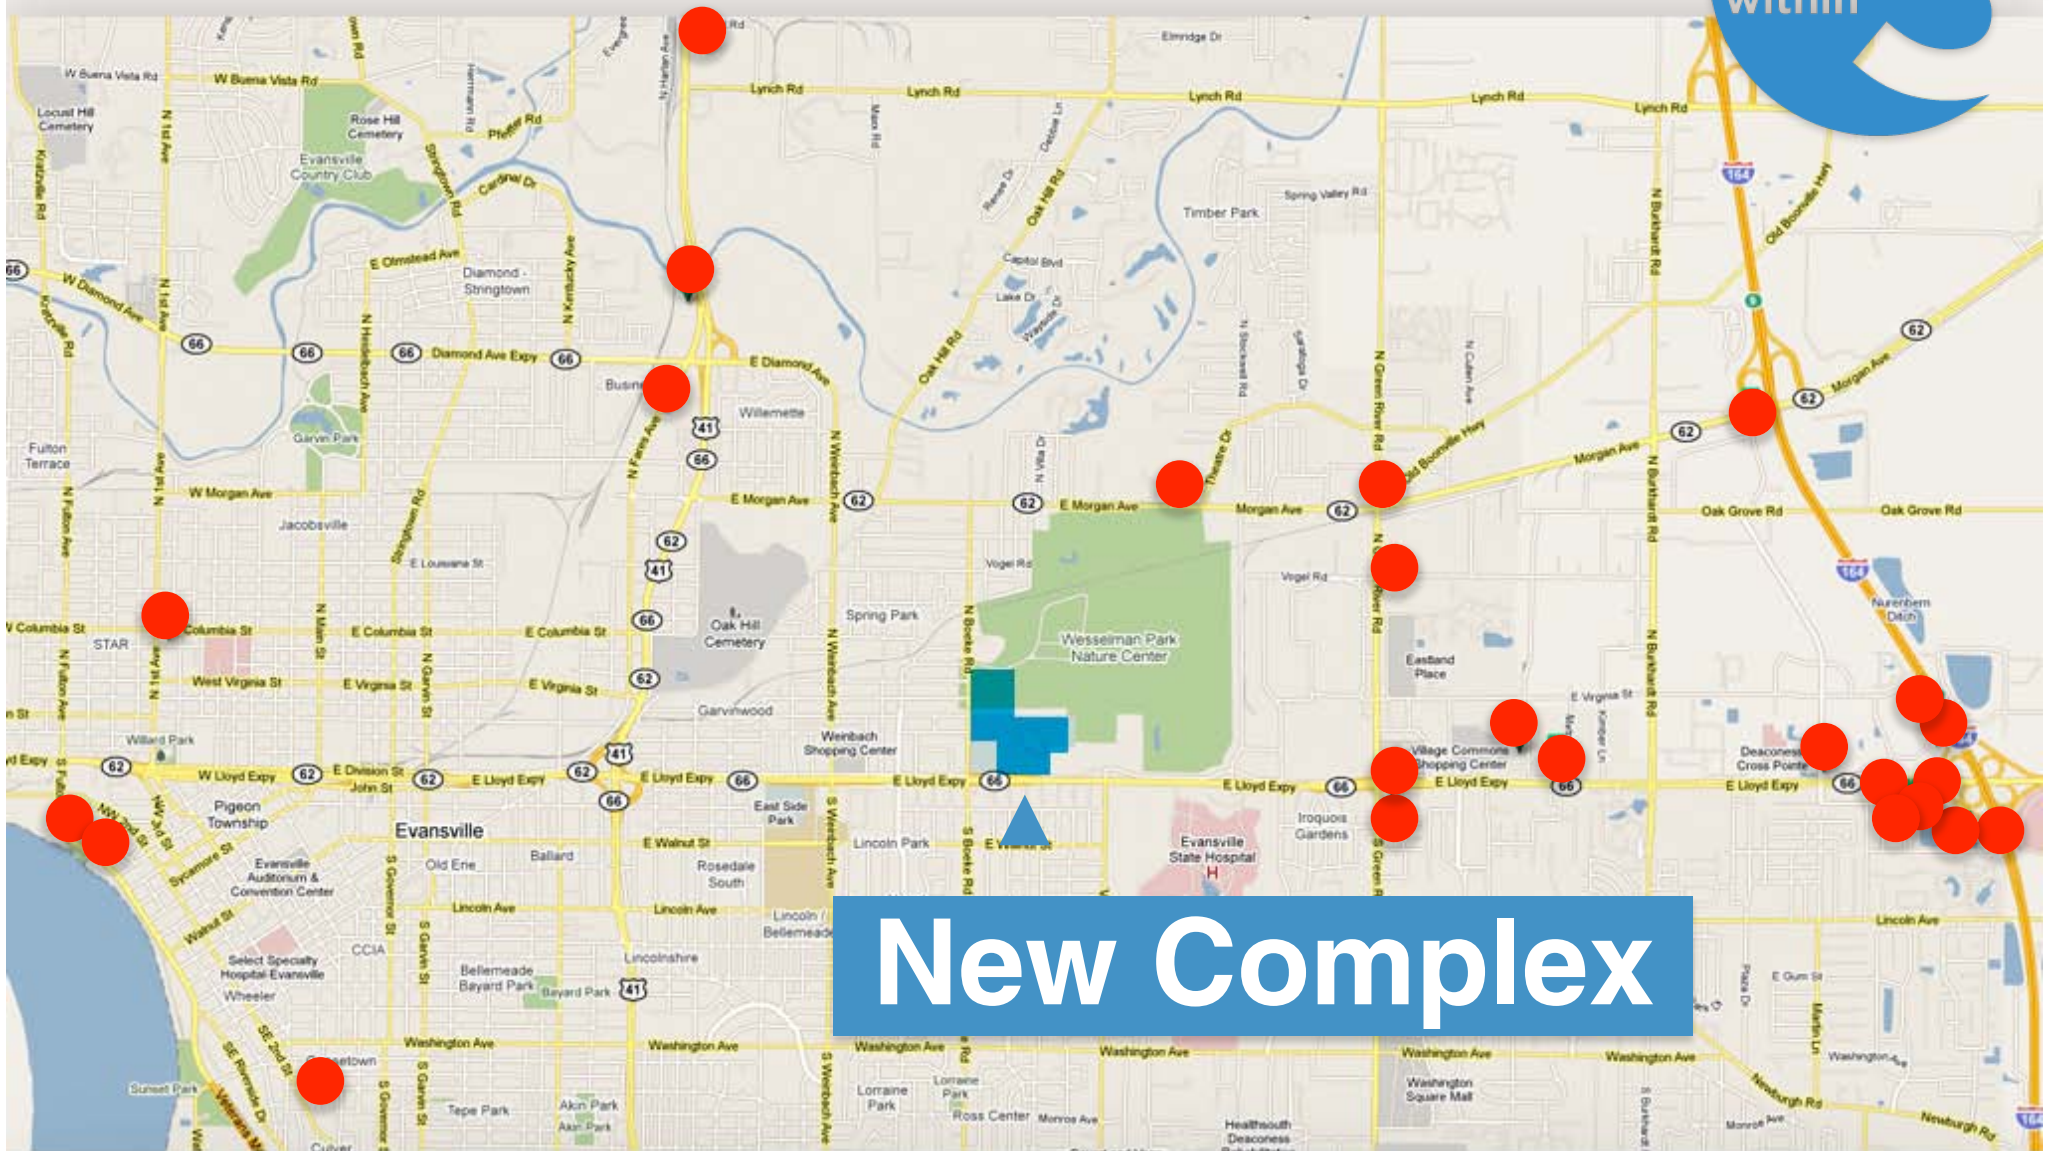

South Complex

**In the heart of the city.
Just 5 minutes from...**

- **Hotels**
- **Restaurants**
- **Shopping**
- **Family Activities**

The Park

EVANSVILLE NATURE & RECREATION AREA

Softball / Baseball Complex

Hotels

within 5

New Complex

The Park

EVANSVILLE NATURE & RECREATION AREA

Softball / Baseball Complex

Hotels

BY CHOICE HOTELS